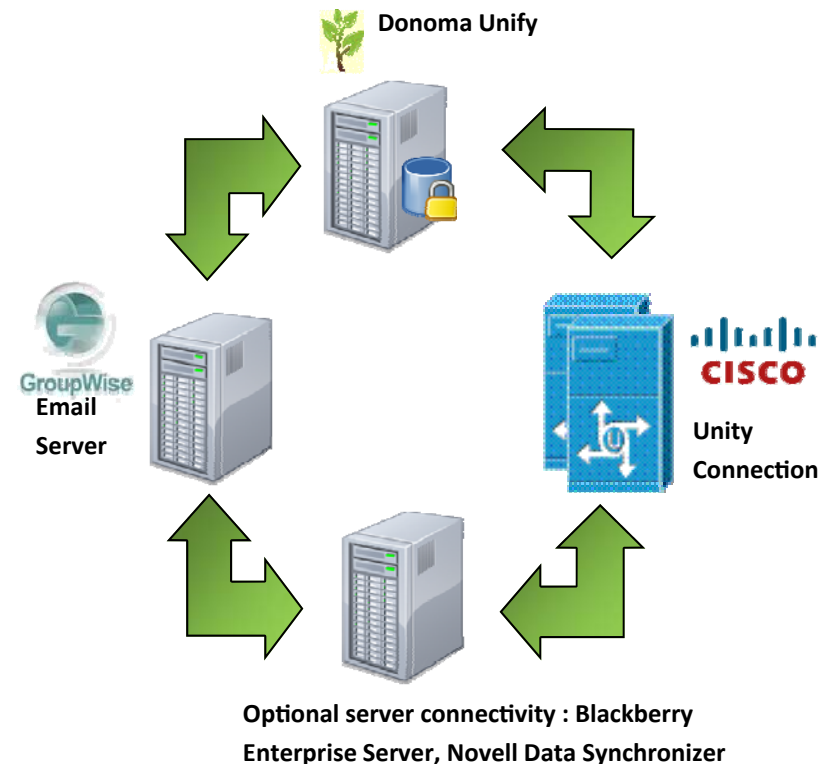

# Unify 8.5.1 for GroupWise: Solution Diagram

For users: One touch message handling & mobility

For IT: Fully synchronized unified messaging

## SERVER REQUIREMENTS

**Operating System:** Windows Server 2008 R2 x64 bit with IIS Role

**Processor:** 2 GHz processor **Memory:** 4 GB RAM **Hard Disk:** 400 MB of available space

## EXTENDED INTEGRATIONS:

Donoma Message Vault (Voicemail archiving & management)

Blackberry Enterprise Server

Novell Data Synchronizer